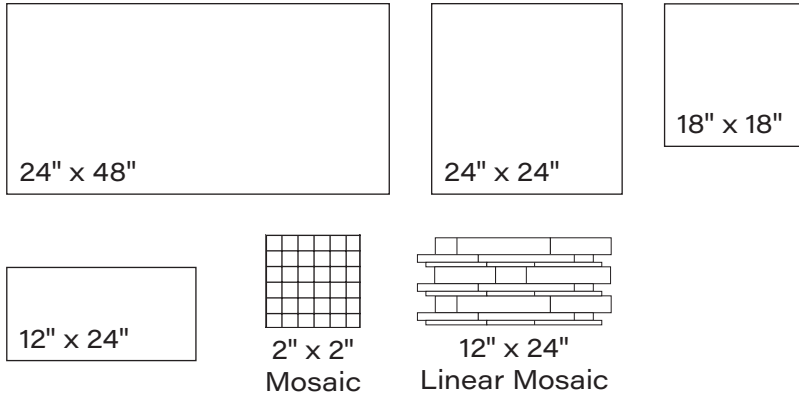

AVAILABLE SIZES