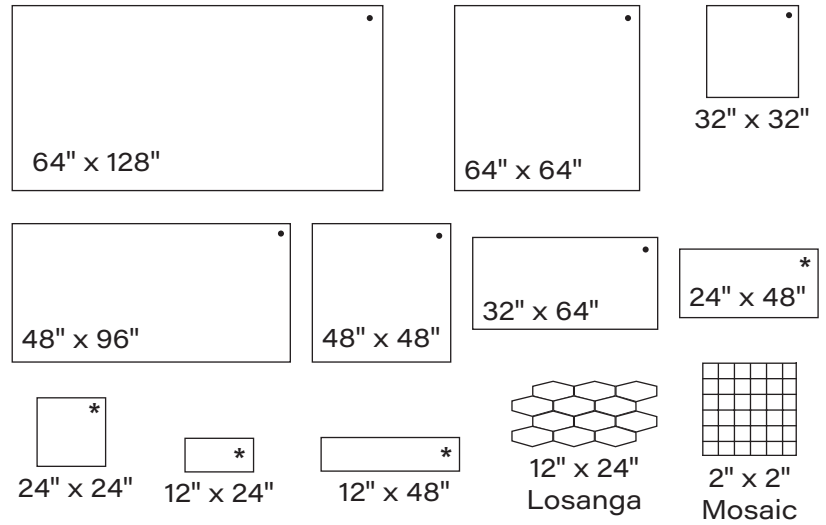

^ Colors available in 9 mm Thickness

\* Sizes available in 9 mm Thickness

• Sizes available in 7 mm Thickness

**FINISH**

MATTE RECTIFIED  
LIGHT-POLISHED RECTIFIED

**THICKNESS**

7 mm | 9 mm

**TRIM**