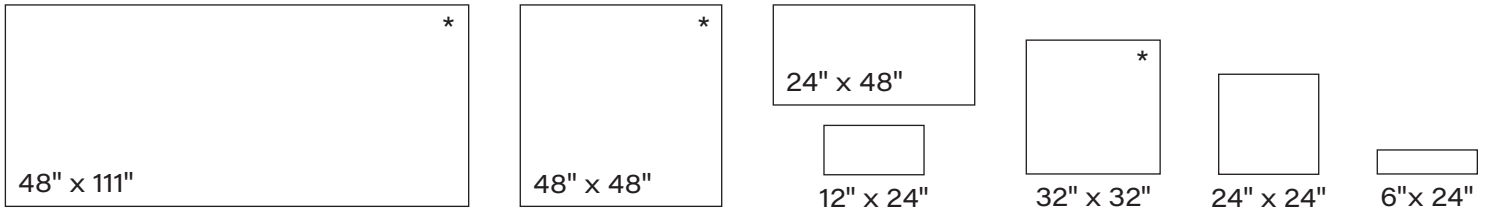

Viridium

Venom

AVAILABLE SIZES

* Sizes only available in the following colors: Palladium, Afterglow, Nimbus, Excalibur, King & Venom

48" x 110" is only available in 6mm Thickness
All other sizes are available in 9mm Thickness