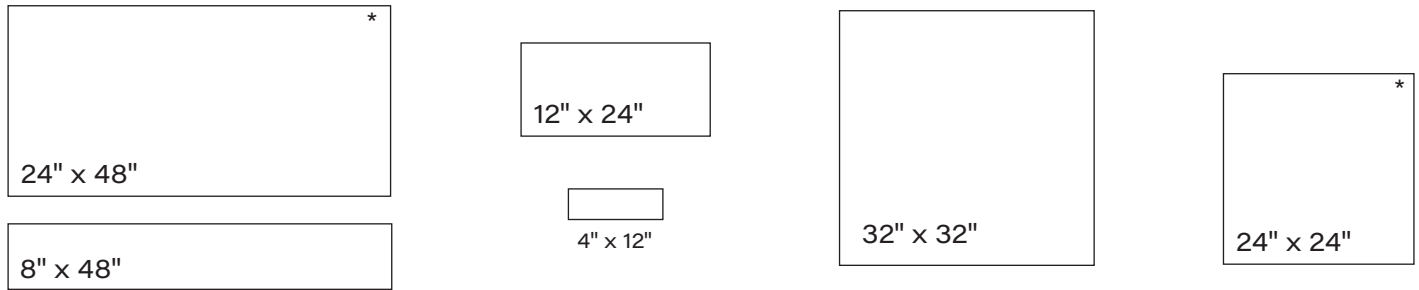

AVAILABLE SIZES

*Antislip available in 24" x 48" & 24" x 24"

FINISH

MATTE RECTIFIED
GRIP RECTIFIED

THICKNESS

9mm

TRIM

3" x 24" Bullnose
12" x 24" Stair Tread
12" x 12" Corner Stair Tread